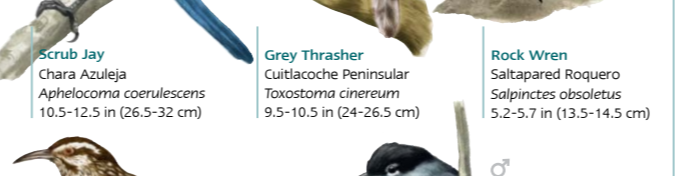

**Violet-green Swallow**  
Golondrina Cara Blanca  
*Tachycineta thalassina*  
4.5-5 in (11.5-12.5 cm)

**Vermillion Flycatcher**  
Mosquero Cardenal  
*Pyrocephalus rubinus*  
5-5.7 in (12.5-14.5 cm)

**Cassin's Kingbird**  
Tirano de Cassin  
*Tyrannus vociferans*  
8-9 in (20.5-23 cm)

**Ash-throated Flycatcher**  
Copetón Cuello Cenizo  
*Myiarchus cinerascens*  
7.5-8 in (19-20.5 cm)

**Scrub Jay**  
Chara Azuleja  
*Aphelocoma coerulescens*  
10.5-12.5 in (26.5-32 cm)

**Grey Thrasher**  
Cuitlacoche Peninsular  
*Toxostoma cinereum*  
9.5-10.5 in (24-26.5 cm)